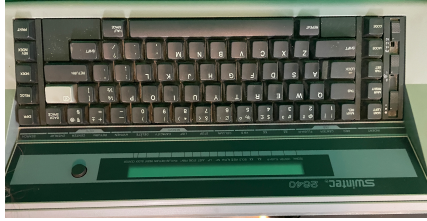

thequickbrownfoxjumpsoverthelazydog
THEQUICKBROWNFOXJUMPSOVERTHELAZYDOG
1234567890=-§]½';/
.m,!@#$$%&*()_+π[¼":?.,
Swintec 2640
testing
test