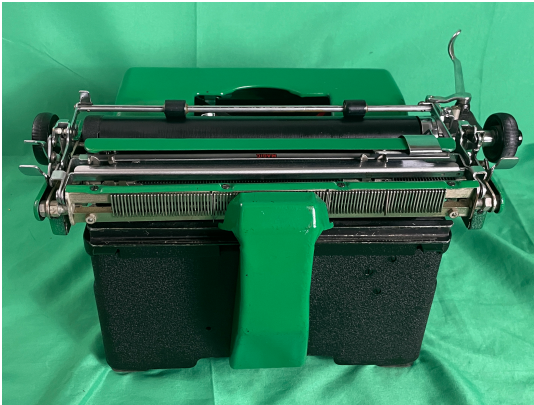

thequickbrownfox jumps over the lazy dog
THEQUICKBROWNFOX JUMPSOVERTHELAZYDOG
1234567890- $\frac{1}{2}$;¢,./"#$% &'()* $\frac{1}{4}$ @:?.
Royal KMM S# 3757590 mfg:1948

VIDEO