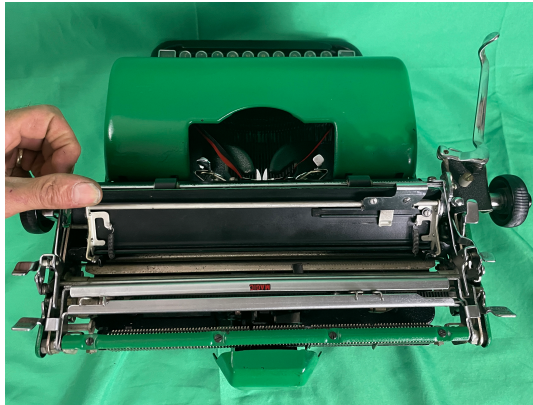

thequickbrownfox jumps over the lazy dog
THEQUICKBROWNFOX JUMPSOVERTHELAZYDOG
1234567890- $\frac{1}{2}$;¢,./"#$% &'()* $\frac{1}{4}$ @:?.
Royal KMM S# 3757590 mfg:1948

VIDEO