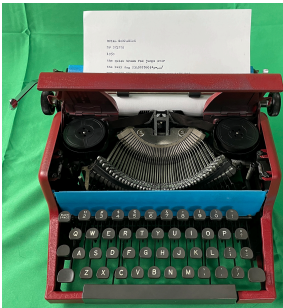

1950 Royal Companion #251870

Brand: Royal
Product Code: 251870
Availability: 1
Weight: 0.00kg
Dimensions: 0.00cm x 0.00cm x 0.00cm

Price: \$350.00

Ex Tax: \$350.00

Short Description

Retro Colored Royal Companion - Painted Red and Blue!

Description

Retro Colored Royal Companion - Red and Blue!

The Royal Companion was a very simplified typewriter made for fast and light travel. You'll notice the lack of buttons and controls on this typewriter. That's because Royal knew that most typists don't use all the berlls and whistles. People wanted something they could just put paper in and type--and that's what we have here.

The covers were taken off and painted to give it a fresh retro look. All the mechanics were adjusted, repaired, and tested. This machine is ready to go--on a desktop or in the field.

MORE IMAGES

ROYAL COMPANION
 S# 251870
 1950
 the quick brown fox jumps over
 the lazy dog 234567890!*,=,./
 THE QUICK BROWN FOX JUMPS OVER THE LAZY DOG
 "#%_&!()-°:+,.?"