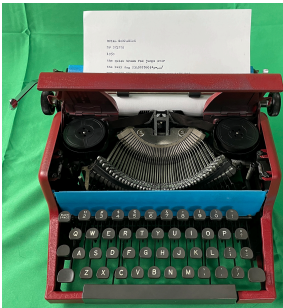

1950 Royal Companion #251870

Brand: Royal
Product Code: 251870
Availability: 1
Weight: 0.00kg
Dimensions: 0.00cm x 0.00cm x 0.00cm

Price: \$350.00

Ex Tax: \$350.00

Short Description

Retro Colored Royal Companion - Painted Red and Blue!

Description

Retro Colored Royal Companion - Red and Blue!

The Royal Companion was a very simplified typewriter made for fast and light travel. You'll notice the lack of buttons and controls on this typewriter. That's because Royal knew that most typists don't use all the berlls and whistles. People wanted something they could just put paper in and type--and that's what we have here.

The covers were taken off and painted to give it a fresh retro look. All the mechanics were adjusted, repaired, and tested. This machine is ready to go--on a desktop or in the field.

MORE IMAGES

ROYAL COMPANION
 S# 251870
 1950
 the quick brown fox jumps over
 the lazy dog 234567890!*,=,./
 THE QUICK BROWN FOX JUMPS OVER THE LAZY DOG
 "#%_&!()-°:+,.? "