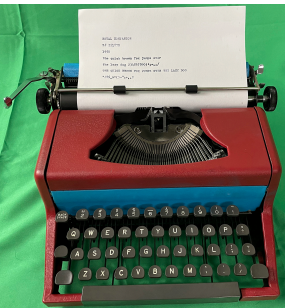

1950 Royal Companion #251870

Brand: Royal
Product Code: 251870
Availability: 1
Weight: 0.00kg
Dimensions: 0.00cm x 0.00cm x 0.00cm

Price: \$350.00

Ex Tax: \$350.00

Short Description

Retro Colored Royal Companion - Painted Red and Blue!

Description

Retro Colored Royal Companion - Red and Blue!

The Royal Companion was a very simplified typewriter made for fast and light travel. You'll notice the lack of buttons and controls on this typewriter. That's because Royal knew that most typists don't use all the berlls and whistles. People wanted something they could just put paper in and type--and that's what we have here.

The covers were taken off and painted to give it a fresh retro look. All the mechanics were adjusted, repaired, and tested. This machine is ready to go--on a desktop or in the field.

MORE IMAGES

ROYAL COMPANION
 S# 251870
 1950
 the quick brown fox jumps over
 the lazy dog 234567890!*,=,./
 THE QUICK BROWN FOX JUMPS OVER THE LAZY DOG
 "#%_&!()-°:+,.?"