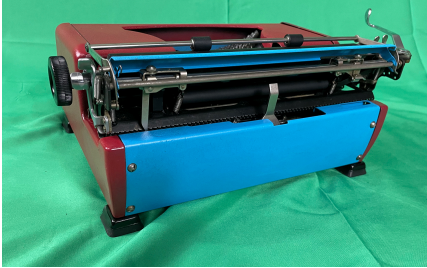

1950 Royal Companion #251870

Brand: Royal
Product Code: 251870
Availability: 1
Weight: 0.00kg
Dimensions: 0.00cm x 0.00cm x 0.00cm

Price: \$350.00

Ex Tax: \$350.00

Short Description

Retro Colored Royal Companion - Painted Red and Blue!

Description

Retro Colored Royal Companion - Red and Blue!

The Royal Companion was a very simplified typewriter made for fast and light travel. You'll notice the lack of buttons and controls on this typewriter. That's because Royal knew that most typists don't use all the berlls and whistles. People wanted something they could just put paper in and type--and that's what we have here.

The covers were taken off and painted to give it a fresh retro look. All the mechanics were adjusted, repaired, and tested. This machine is ready to go--on a desktop or in the field.

MORE IMAGES

ROYAL COMPANION
 S# 251870
 1950
 the quick brown fox jumps over
 the lazy dog 234567890!*,=,./
 THE QUICK BROWN FOX JUMPS OVER THE LAZY DOG
 "#%_&!()-°:+,.?"