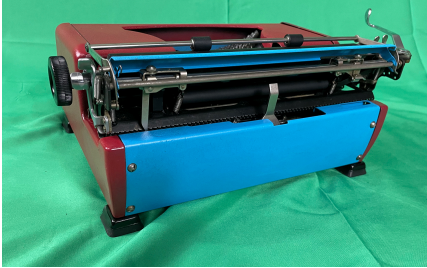

1950 Royal Companion #251870

Brand: Royal
Product Code: 251870
Availability: 1
Weight: 0.00kg
Dimensions: 0.00cm x 0.00cm x 0.00cm

Price: \$350.00

Ex Tax: \$350.00

Short Description

Retro Colored Royal Companion - Painted Red and Blue!

Description

Retro Colored Royal Companion - Red and Blue!

The Royal Companion was a very simplified typewriter made for fast and light travel. You'll notice the lack of buttons and controls on this typewriter. That's because Royal knew that most typists don't use all the berlls and whistles. People wanted something they could just put paper in and type--and that's what we have here.

The covers were taken off and painted to give it a fresh retro look. All the mechanics were adjusted, repaired, and tested. This machine is ready to go--on a desktop or in the field.

MORE IMAGES

ROYAL COMPANION
 S# 251870
 1950
 the quick brown fox jumps over
 the lazy dog 234567890!*,=,./
 THE QUICK BROWN FOX JUMPS OVER THE LAZY DOG
 "#%_&!()-°:+,.? "