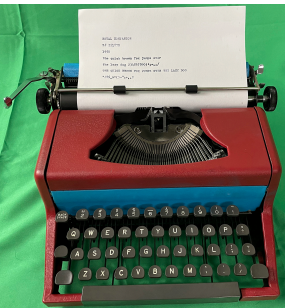

1950 Royal Companion #251870

Brand: Royal
Product Code: 251870
Availability: 1
Weight: 0.00kg
Dimensions: 0.00cm x 0.00cm x 0.00cm

Price: \$350.00

Ex Tax: \$350.00

Short Description

Retro Colored Royal Companion - Painted Red and Blue!

Description

Retro Colored Royal Companion - Red and Blue!

The Royal Companion was a very simplified typewriter made for fast and light travel. You'll notice the lack of buttons and controls on this typewriter. That's because Royal knew that most typists don't use all the berlls and whistles. People wanted something they could just put paper in and type--and that's what we have here.

The covers were taken off and painted to give it a fresh retro look. All the mechanics were adjusted, repaired, and tested. This machine is ready to go--on a desktop or in the field.

MORE IMAGES

ROYAL COMPANION
 S# 251870
 1950
 the quick brown fox jumps over
 the lazy dog 234567890!*,=,./
 THE QUICK BROWN FOX JUMPS OVER THE LAZY DOG
 "#%_&!()-°:+,.? "