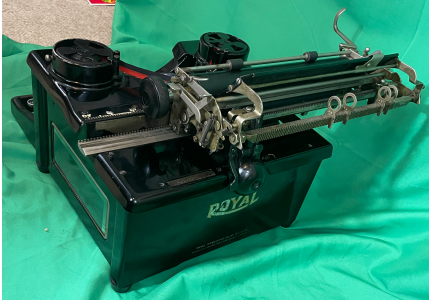

thequickbrownfoxjumpsoverthelazydog
THEQUICKBROWNFOXJUMPSOVERTHELAZYDOG
1234567890-½¢;/.,"#$$% &'()½¼@:¾.?
Royal 10 S#864523 mfg:1924/1925

Product Gallery